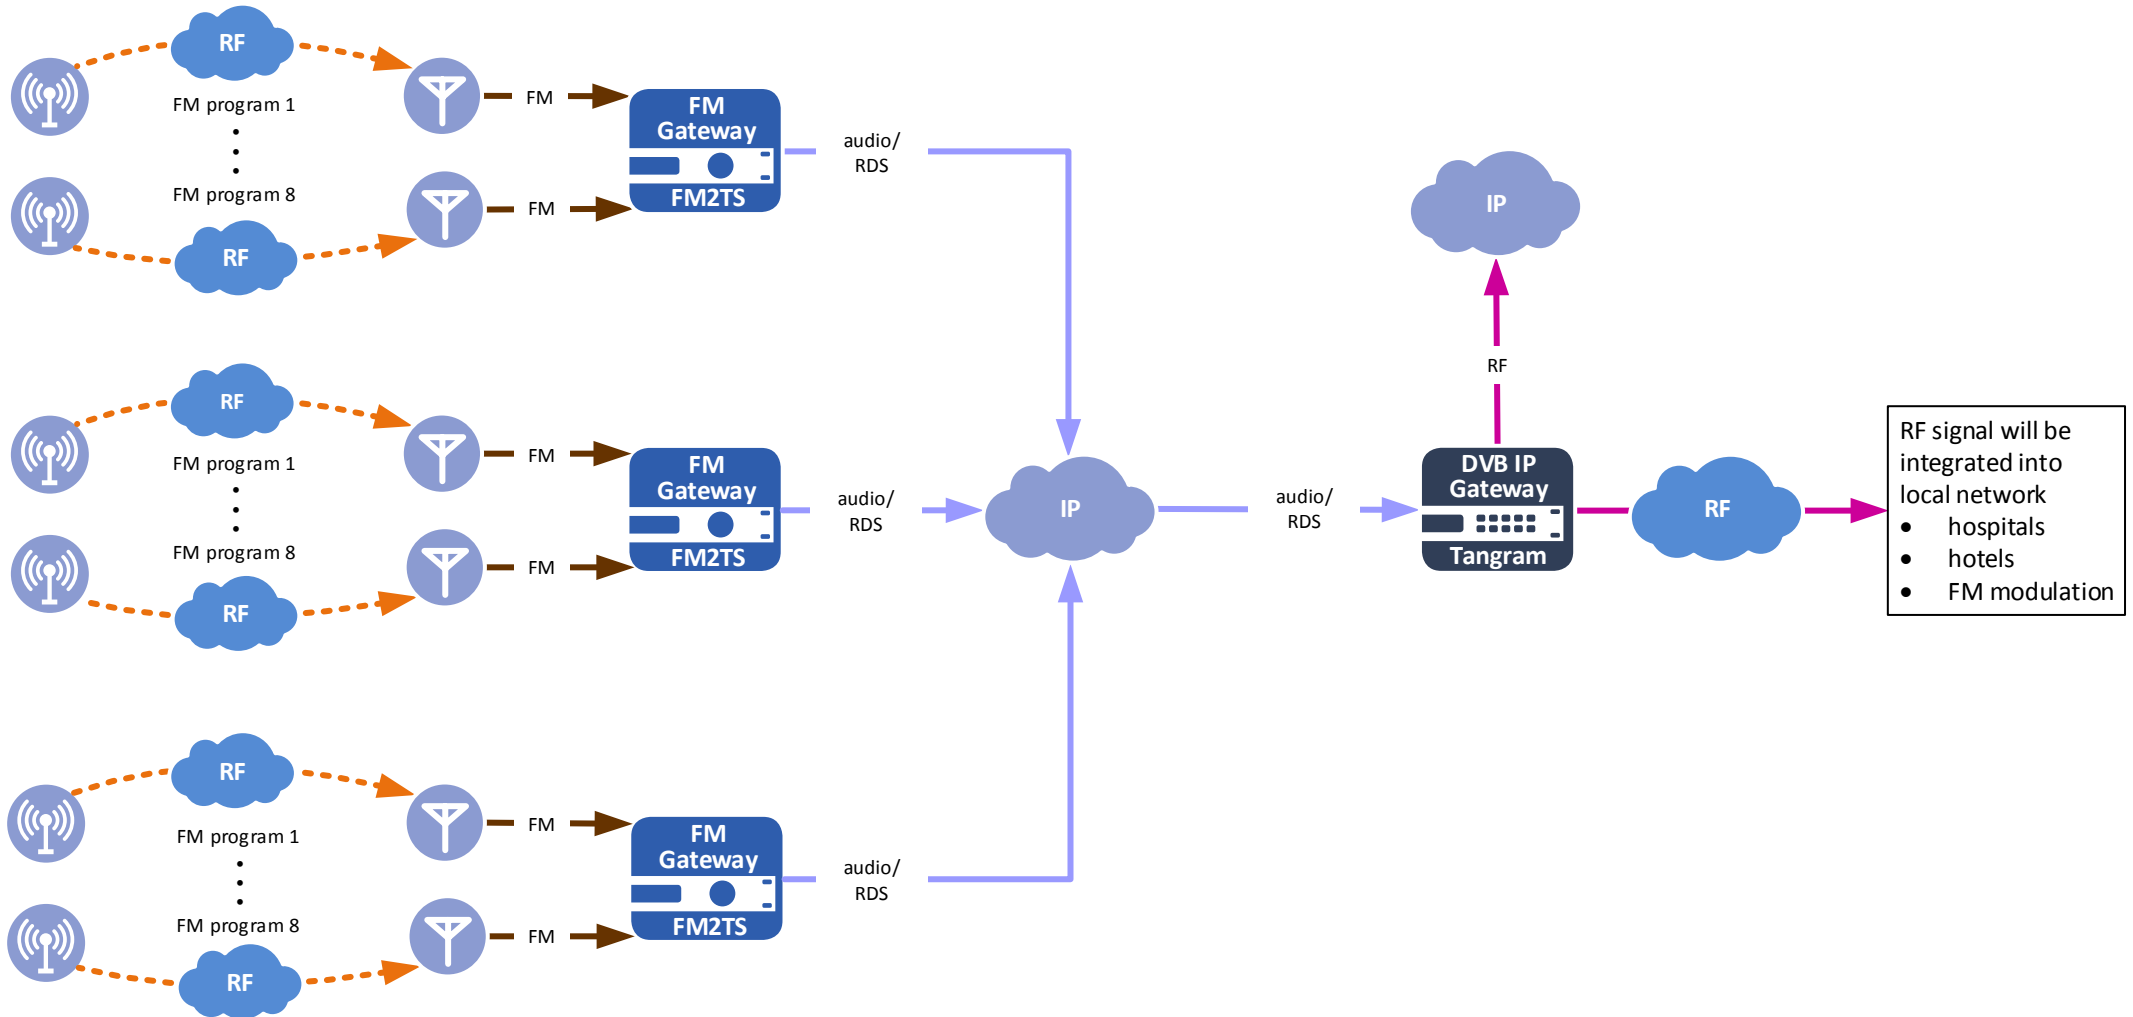

# FM2TS – Transport of regional FM broadcast programs to any location

## Description

2wcoms FM2TS (FM radio to MPEG transport stream) receives up to 8 FM radio programs, encodes the audio and generates a MPEG transport stream which then can be forwarded via DVB-ASI or IP to a local or remote network, such as a hospital or hotel cable network, a tunnel rebroadcast system or any a cable headend.

transmitter

antenna

RF

IP network  
(WLAN, LAN, etc.)

FM

RF

Audio/RDS